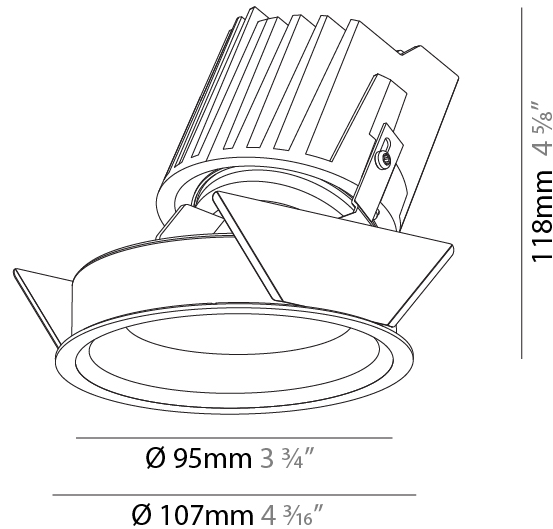

PHYSICAL

Shape: Round
Diameter (mm): 107
Diameter (in): 4 3/8
Height (mm): 118
Height (in): 4 5/8
Ceiling Thickness (mm): 10 / 12.5 / 15
Ceiling Thickness (in): 3/8 or 1/2 or 9/16
Min. Recessing Depth (mm): 140
Min. Recessing Depth (in): 5 1/2
Light Distribution: Adjustable / Asymmetric
Weight (kg): 0.473
Weight (lbs): 1.04
Fixture Finish: SSR / BKV / CWI / CRY / HAB / UFT / ITA / RUA / FTG / MYG / LOD / PUS / FRO / FUP / KIA / POP / BLS / SPG / MEY / GOH / GUM / CHC / COM / ABZ / JAG / OBR / MOS / ROR
Fixture Material: Aluminum Die Cast
Cut-out Measurements: 98mm / 3 7/8"

ELECTRICAL

Lamp Type: LED (Zhaga Standard)
Input Wattage (W): 16.5
Total Output Wattage (W): 14
Dimming: Tri-Mode (Non-Dimming and Phase Dimming (120Vac only) and 0-10V Dimming)
Driver Included: No
Driver Location: Recessed Housing
Driver Type: Constant Current - Universal
Driver Class: Class 2
Housing: See components
Input Voltage (V): 120 - 277
Constant Current (MA): 350

LED

Number of LEDs: 1
Color Temperature (°K): 2700 / 3000 / 3500 / 4000
Max. Delivered Lumen (lm): 1030 / 1070 / 1117 / 1140
Nominal Lumen (lm): 1386 / 1438 / 1511 / 1542
CRI: >90 CRI
Lamp Life (hrs): 50000

OPTICAL

Reflector: 20 / 40 / 60
Adjustability: Fixed

RATINGS AND CERTIFICATIONS

Certified By: Certified for North American Standards
IP rating: IP20

PROJECT
TYPE
SPECIFIER
QUANTITY
DATE